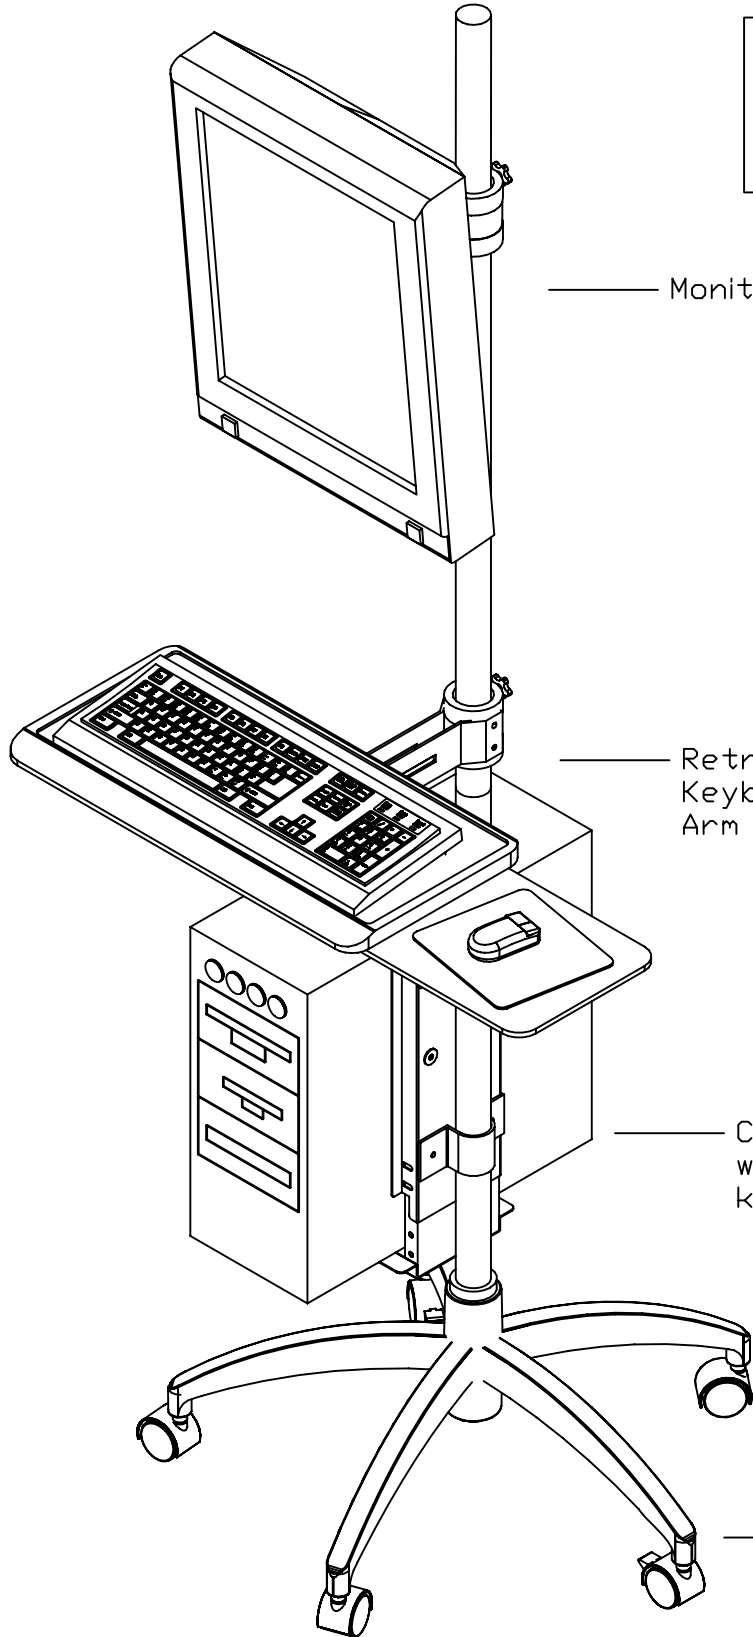

73"

Every single item is height adjustable and can be rotated 360 degrees

Monitor Arm

Retractable Keyboard/Mouse Arm & Platform

CPU Holder (adjusts in width and height for all kind of CPU sizes)

2" Locking Casters

MATERIAL :	DRAWN BY : VGM	DATE: 12/26/03	DESCRIPTION :
	A P P R O V E D		Mobile Pole Cart
TOLERANCES UNLESS OTHERWISE SPECIFIED FRACTIONAL ±1/64 2 PLC. DEC. ±.01 3PLC. DEC. ±.001 ANGULAR ±.5° FINISH 32/	ENG :		USED ON :
	MFG :		PATH : F.Assembly\Mobile Pole Carts
	QA :		NUMBER : Mobile Pole Cart
	SCALE: N.T.S.	SHEET : 1 OF 1	REV: SIZE